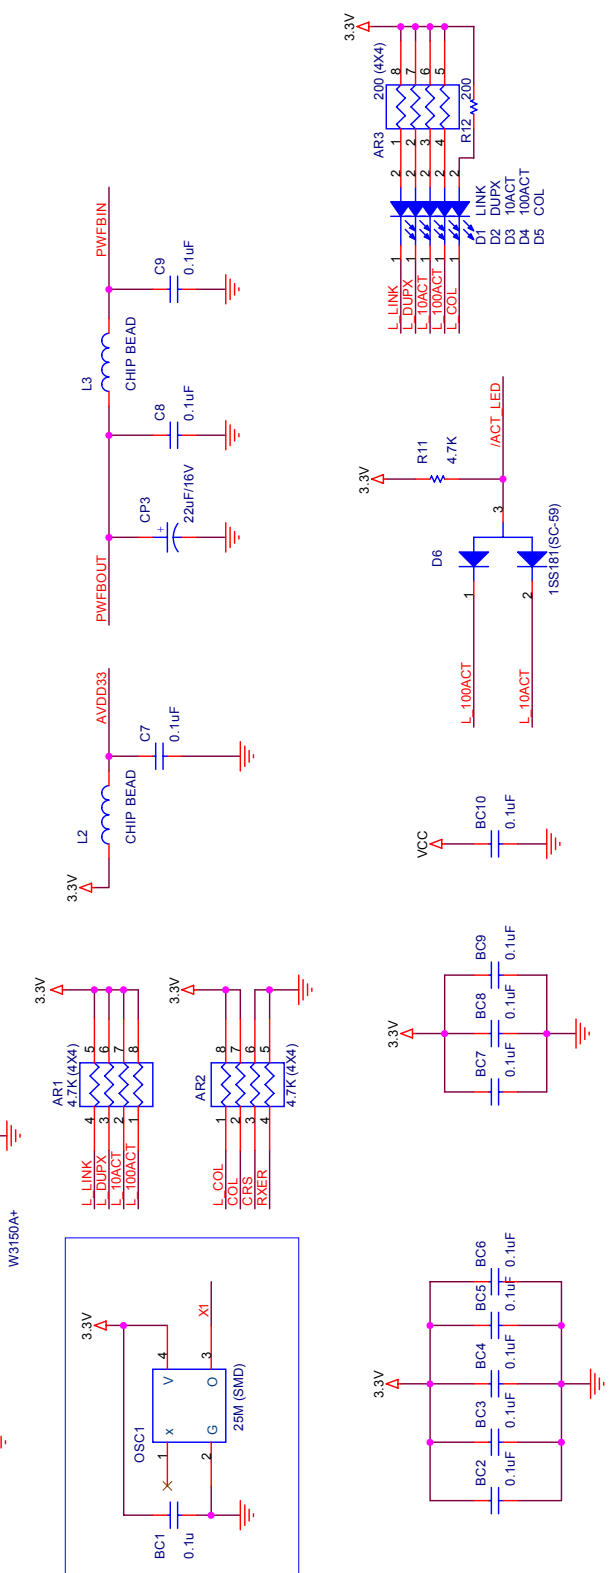

NOTE: The contact windows of buying the transformer: YL2J011D is listed as below:
 Yuafai Electronics Co., LTD
 TEL: 0086-574-63620701
 Http://www.yuafai-elec.com

Title		<W3150A+ Reference Schematic>	
Size	Document Number	Sheet	1 of 1
B	<Doc>	Date:	Wednesday, July 18, 2007
Rev		1.1	