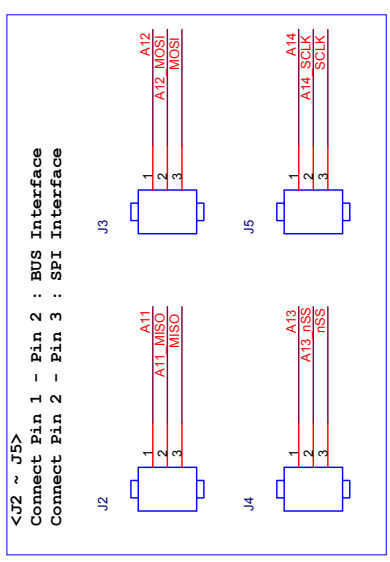

NOTE: The contact windows of buying the transformer: YL2J011D is listed as below:
 Yuafai Electronics Co., LTD
 TEL: 0086-574-63620701
 Http://www.yuafai-elec.com

Title		<W3150A+ Reference Schematic>	
Size	Document Number	Sheet	1 of 1
B	<Doc>	Date:	Wednesday, July 18, 2007
Rev		1.1	