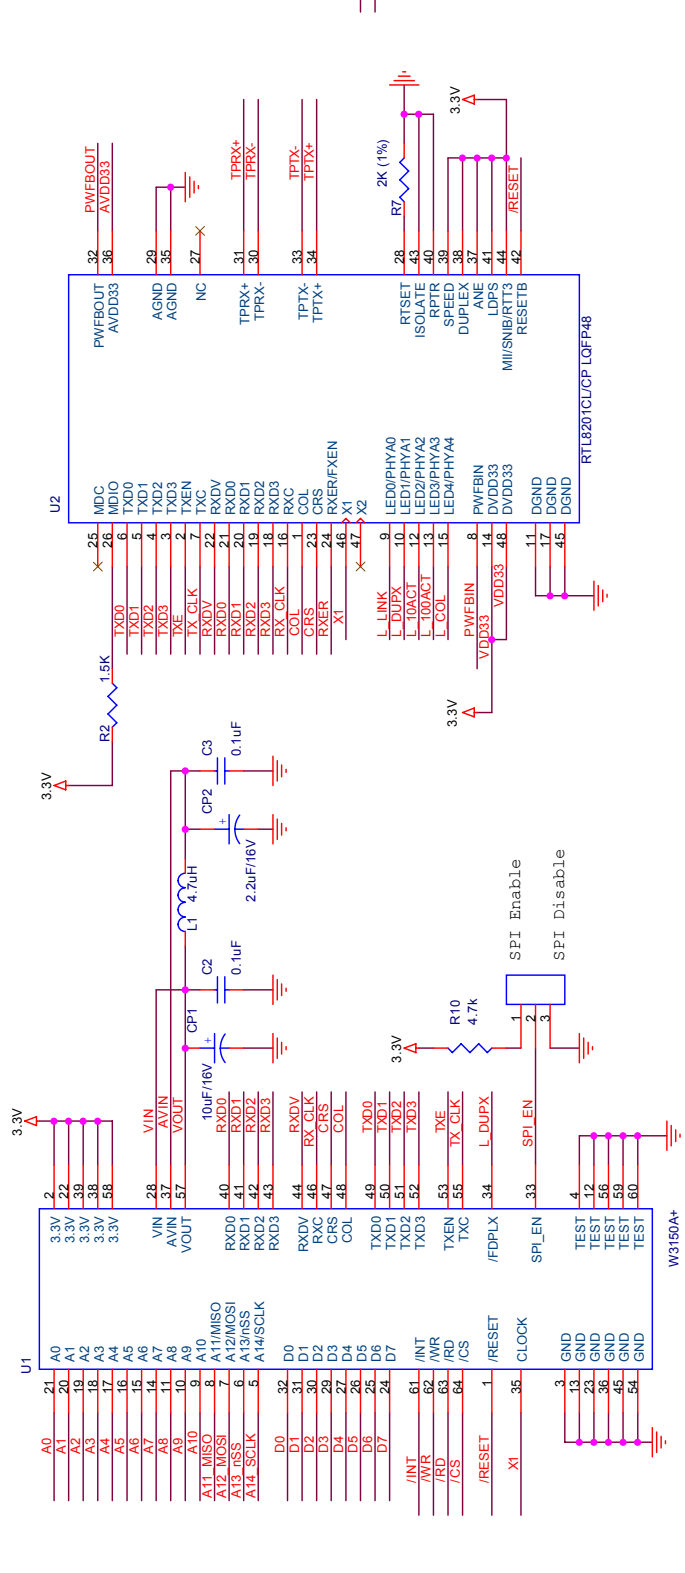

NOTE: The contact windows of buying the transformer: YL2J011D is listed as below:
 Yuafai Electronics Co., LTD
 TEL: 0086-574-63620701
 Http://www.yuafai-elec.com

Title		<W3150A+ Reference Schematic>	
Size	Document Number	Sheet	1 of 1
B	<Doc>	Date:	Wednesday, July 18, 2007
Rev		1.1	