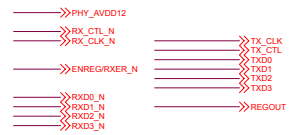

Reference Transformer Part No. list
YL18-3002S
YuTai Electronics Co.,LTD
TEL:86-574-63620701,63621610
http://www.yutai-elect.com
EMAIL: nico_yu@yeah.net