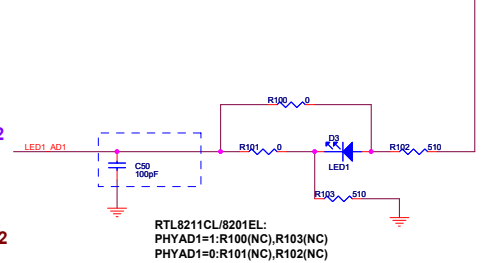

Reference Transformer Part No. list
YL18-3002S
YuTai Electronics Co.,LTD
TEL:86-574-63620701,63621610
http://www.yutai-elect.com
EMAIL: nico_yu@yeah.net