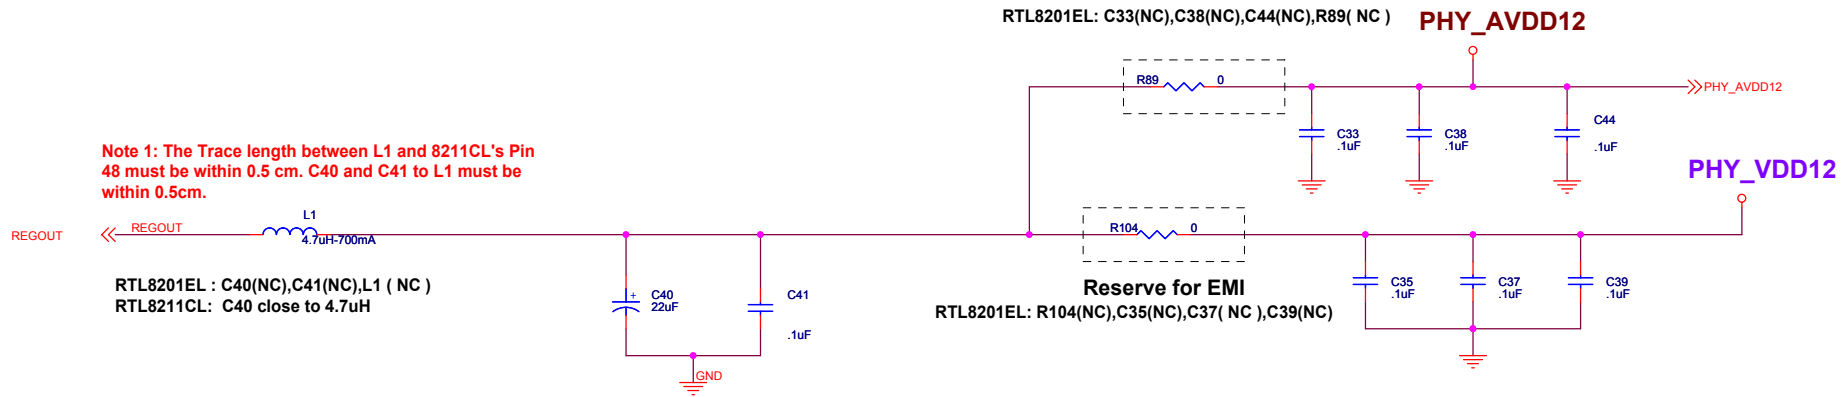

Title		
Size A3	Document Number	Rev
Date:	Tuesday, April 14, 2009	Sheet 4 of 4