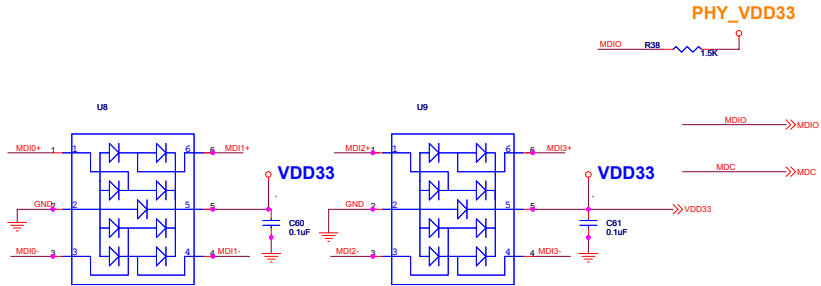

Reference Transformer Part No. list
YL18-3002S
YuTai Electronics Co.,LTD
TEL:86-574-63620701,63621610
http://www.yutai-elect.com
EMAIL: nico_yu@yeah.net