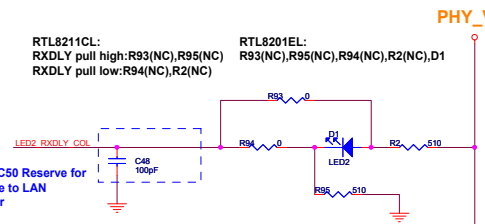

Reference Transformer Part No. list
YL18-3002S
YuTai Electronics Co.,LTD
TEL:86-574-63620701,63621610
http://www.yutai-elect.com
EMAIL: nico_yu@yeah.net