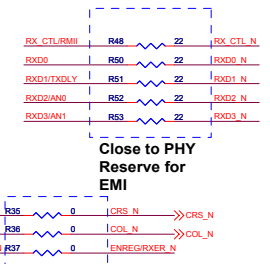

Reference Transformer Part No. list
YL18-3002S
YuTai Electronics Co.,LTD
TEL:86-574-63620701,63621610
http://www.yutai-elect.com
EMAIL: nico_yu@yeah.net