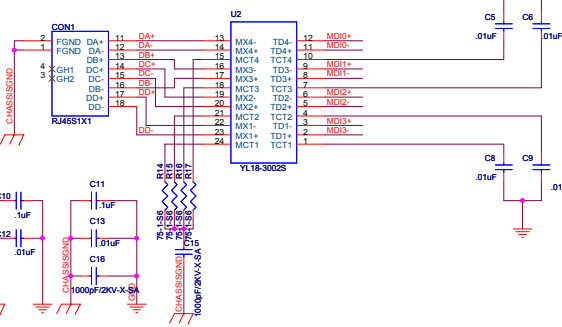

Reference Transformer Part No. list
YL18-3002S
YuTai Electronics Co.,LTD
TEL:86-574-63620701,63621610
http://www.yutai-elect.com
EMAIL: nico_yu@yeah.net