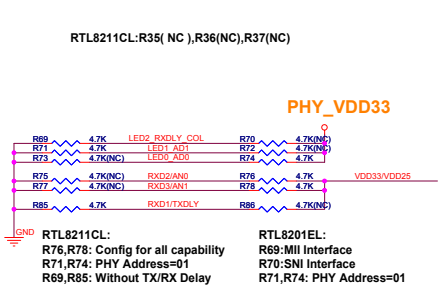

Reference Transformer Part No. list
YL18-3002S
YuTai Electronics Co.,LTD
TEL:86-574-63620701,63621610
http://www.yutai-elect.com
EMAIL: nico_yu@yeah.net