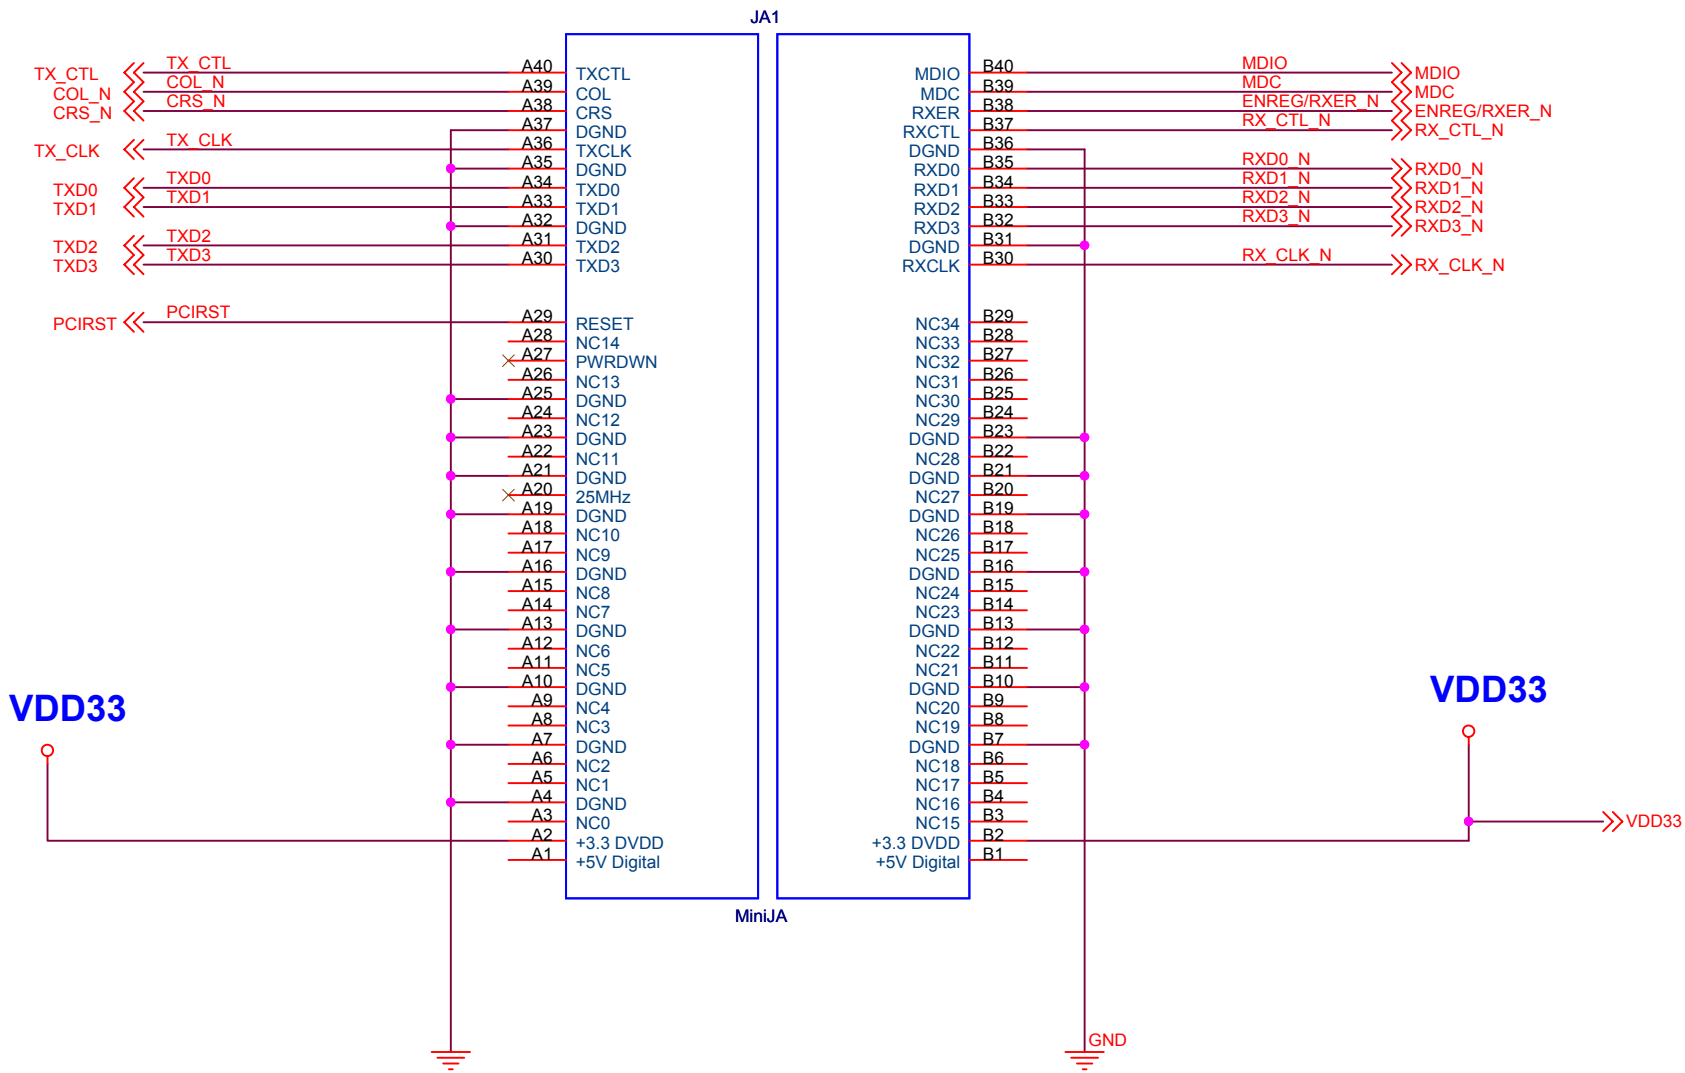

RTL8211CL/8201EL

COLAY CIRCUIT

REV. 1.8

Page

Index

1.

Title Page

2.

RTL8211CL

RTL8201EL_PHY

3.

Power

4.

ACR Interface

Title		
RTL8211CL/8201EL		
Size	Document Number	Rev
A4	INDEX	1.8
Date:	Tuesday, April 14, 2009	Sheet 1 of 4

Title		
Size A4	Document Number	Rev
Date:	Tuesday, April 14, 2009	Sheet 2 of 4

Title		
Size A3	Document Number	Rev
Date:	Tuesday, April 14, 2009	Sheet 4 of 4