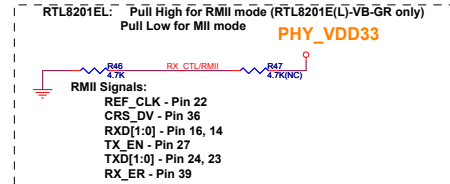

RTL8211CL/8201EL

COLAY CIRCUIT

REV. 1.8

Page

Index

1.

Title Page

2.

RTL8211CL

RTL8201EL_PHY

3.

Power

4.

ACR Interface

Title		
RTL8211CL/8201EL		
Size	Document Number	Rev
A4	INDEX	1.8
Date:	Tuesday, April 14, 2009	Sheet 1 of 4

Title		
Size A4	Document Number	Rev
Date:	Tuesday, April 14, 2009	Sheet 2 of 4