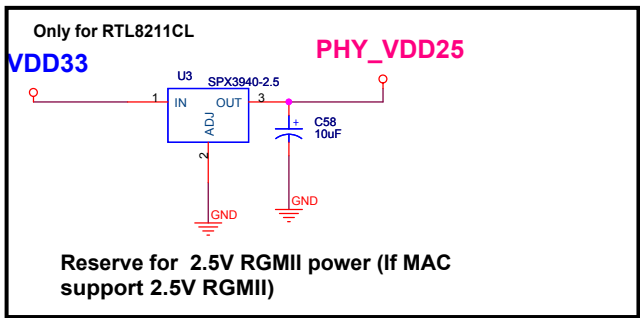

Title		
Size A3	Document Number	Rev
Date:	Tuesday, April 14, 2009	Sheet 4 of 4