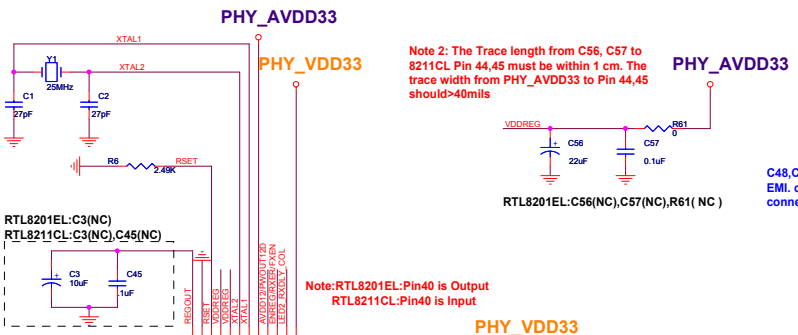

Reference Transformer Part No. list
YL18-3002S
YuTai Electronics Co.,LTD
TEL:86-574-63620701,63621610
http://www.yutai-elect.com
EMAIL: nico_yu@yeah.net