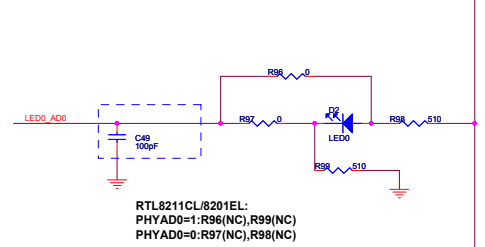

Reference Transformer Part No. list
YL18-3002S
YuTai Electronics Co.,LTD
TEL:86-574-63620701,63621610
http://www.yutai-elect.com
EMAIL: nico_yu@yeah.net