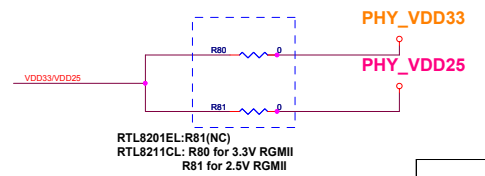

Reference Transformer Part No. list
YL18-3002S
YuTai Electronics Co.,LTD
TEL:86-574-63620701,63621610
http://www.yutai-elect.com
EMAIL: nico_yu@yeah.net