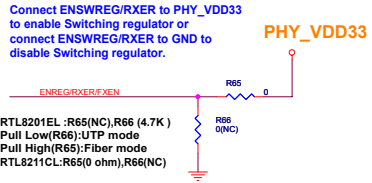

Reference Transformer Part No. list
YL18-3002S
YuTai Electronics Co.,LTD
TEL:86-574-63620701,63621610
http://www.yutai-elect.com
EMAIL: nico_yu@yeah.net