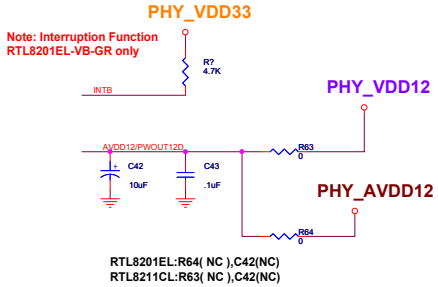

Reference Transformer Part No. list
YL18-3002S
YuTai Electronics Co.,LTD
TEL:86-574-63620701,63621610
http://www.yutai-elect.com
EMAIL: nico_yu@yeah.net