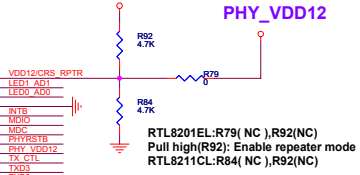

Reference Transformer Part No. list
YL18-3002S
YuTai Electronics Co.,LTD
TEL:86-574-63620701,63621610
http://www.yutai-elect.com
EMAIL: nico_yu@yeah.net