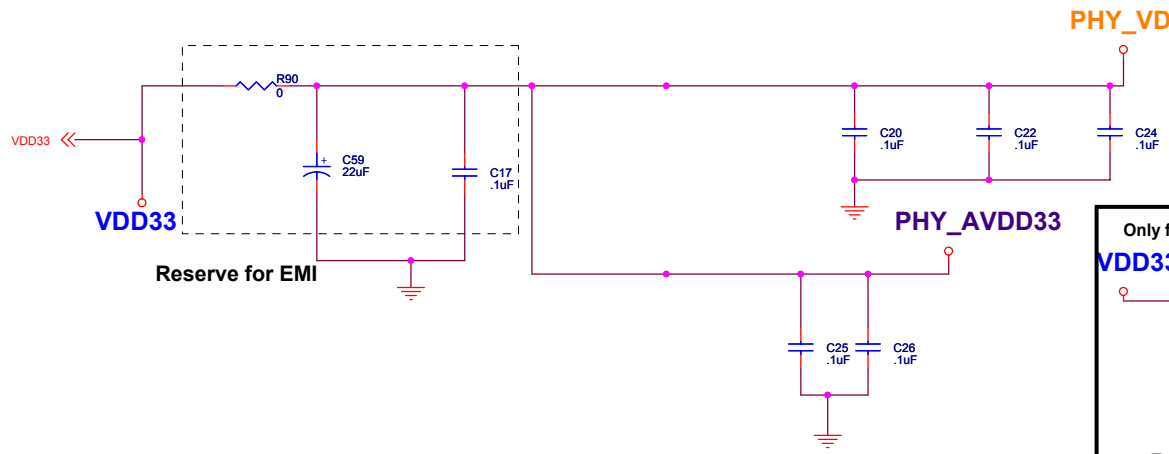

Title		
Size A3	Document Number	Rev
Date:	Tuesday, April 14, 2009	Sheet 4 of 4