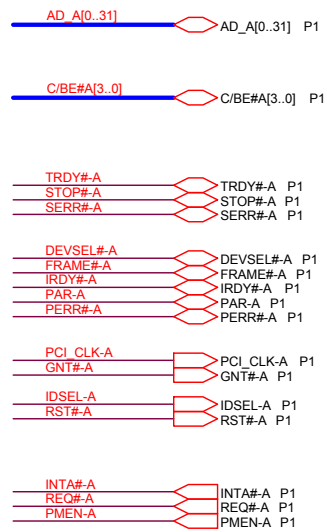

Side_B

Side_A

As close to IP100A as possible.

Reference Transformer Part No. list
 YL18-2050S
 YuTai Electronics Co.,LTD
 TEL:86-574-63620701,63621610
<http://www.yutai-elec.com>
 EMAIL: nico_yu@yeah.net

To_IP100A