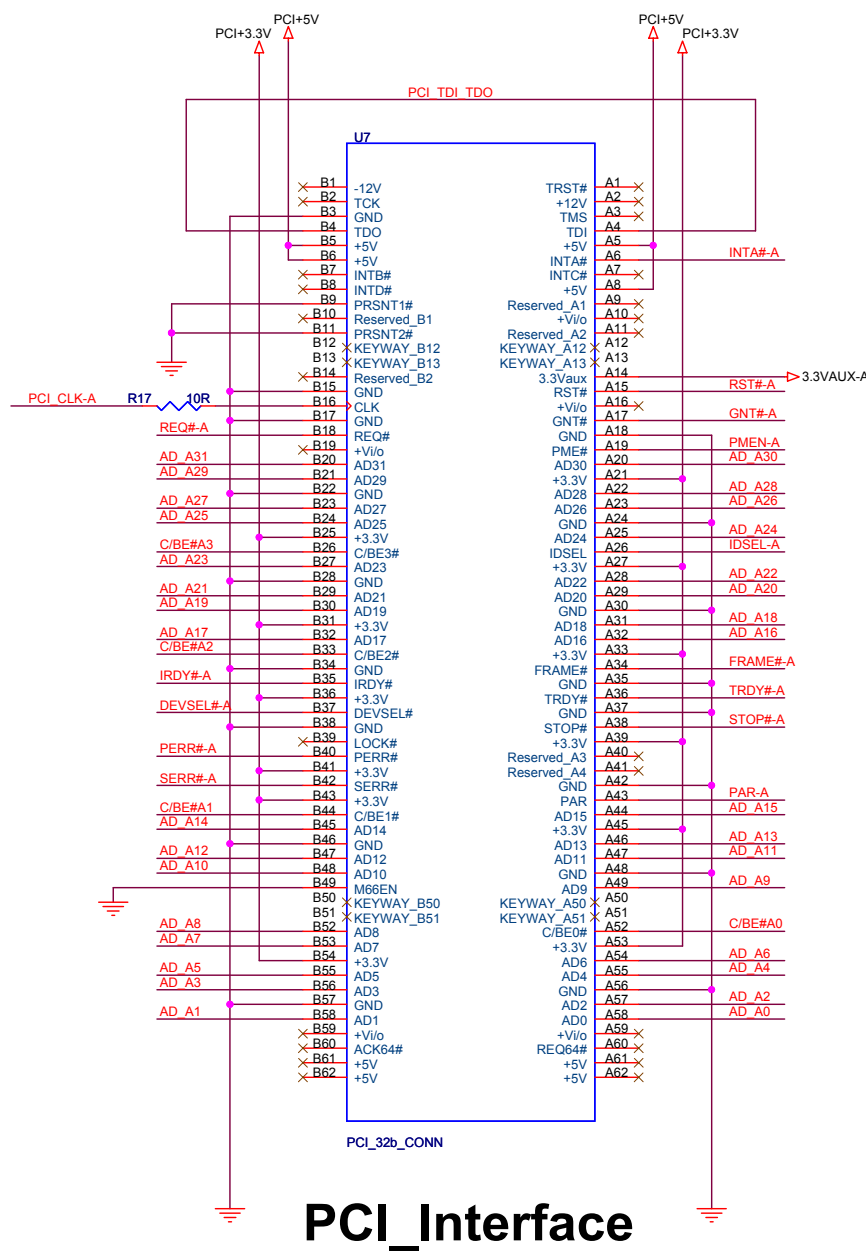

Side_B

Side_A

As close to IP100A as possible.

Reference Transformer Part No. list
 YL18-2050S
 YuTai Electronics Co.,LTD
 TEL:86-574-63620701,63621610
<http://www.yutai-elec.com>
 EMAIL: nico_yu@yeah.net

To_IP100A