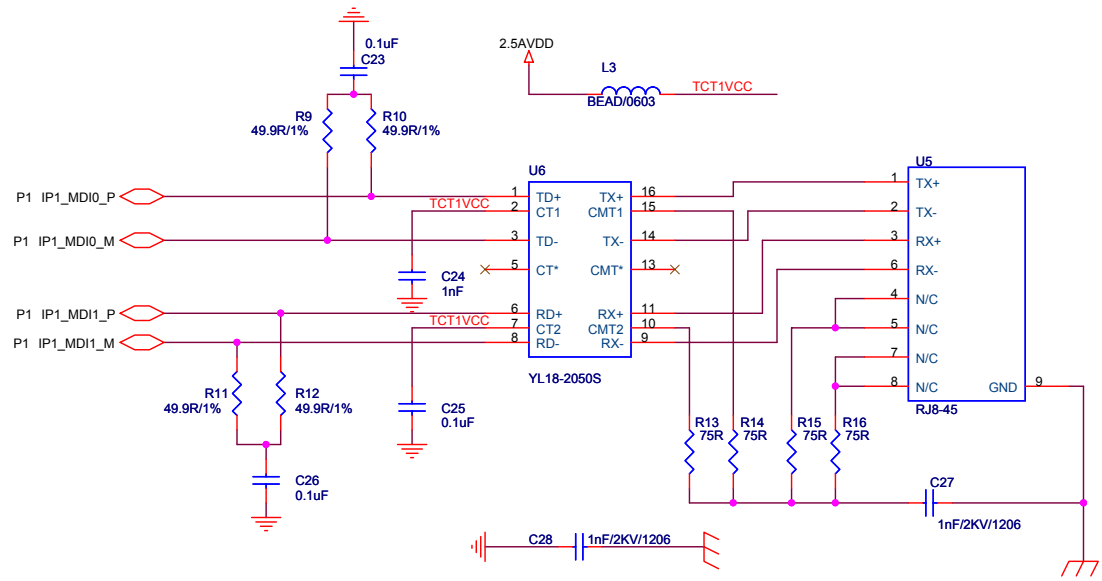

Side_B

Side_A

As close to IP100A as possible.

Reference Transformer Part No. list
 YL18-2050S
 YuTai Electronics Co.,LTD
 TEL:86-574-63620701,63621610
<http://www.yutai-elec.com>
 EMAIL: nico_yu@yeah.net

To_IP100A