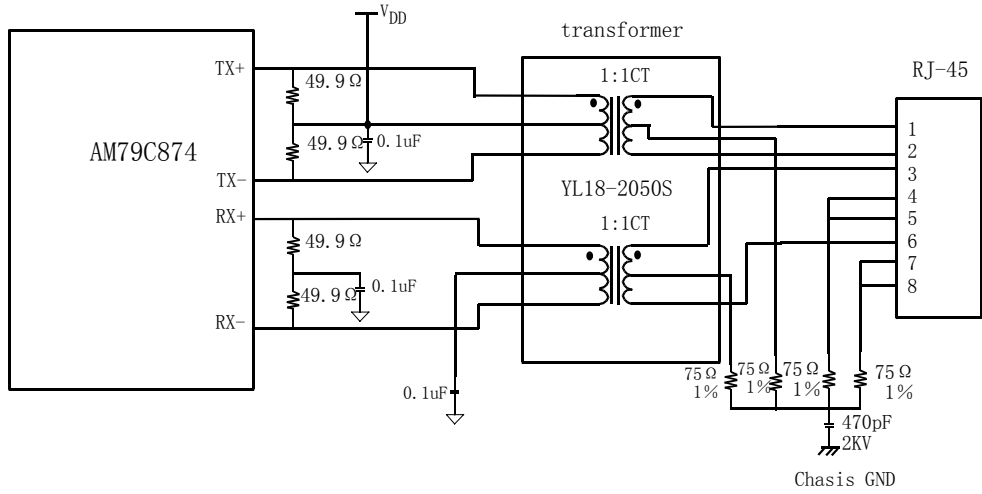

TX+(-)and RX+(-)Termination for 100BASE-TX and 10BASE-T

NOTE: The contact windows of buying the transformer YL18-2050S (and YL18-2055S) is listed as below:

YuTai Electronics Co., LTD

Name: Victor Luo

TEL: 86-574-63620701, 63621610