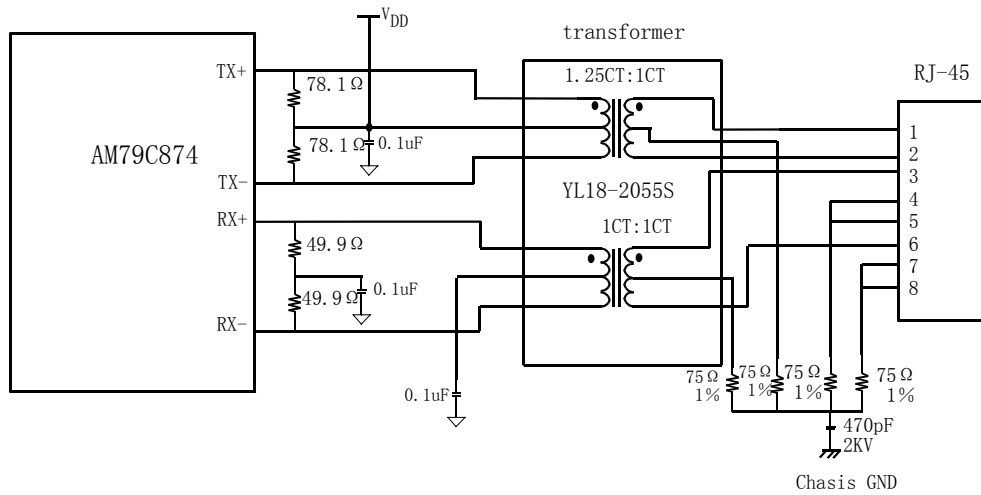

TX+(-)and RX+(-)Termination for 100BASE-TX and 10BASE-T

NOTE: The contact windows of buying the transformer YL18-2050S (and YL18-2055S) is listed as below:

YuTai Electronics Co., LTD

Name: Victor Luo

TEL: 86-574-63620701, 63621610