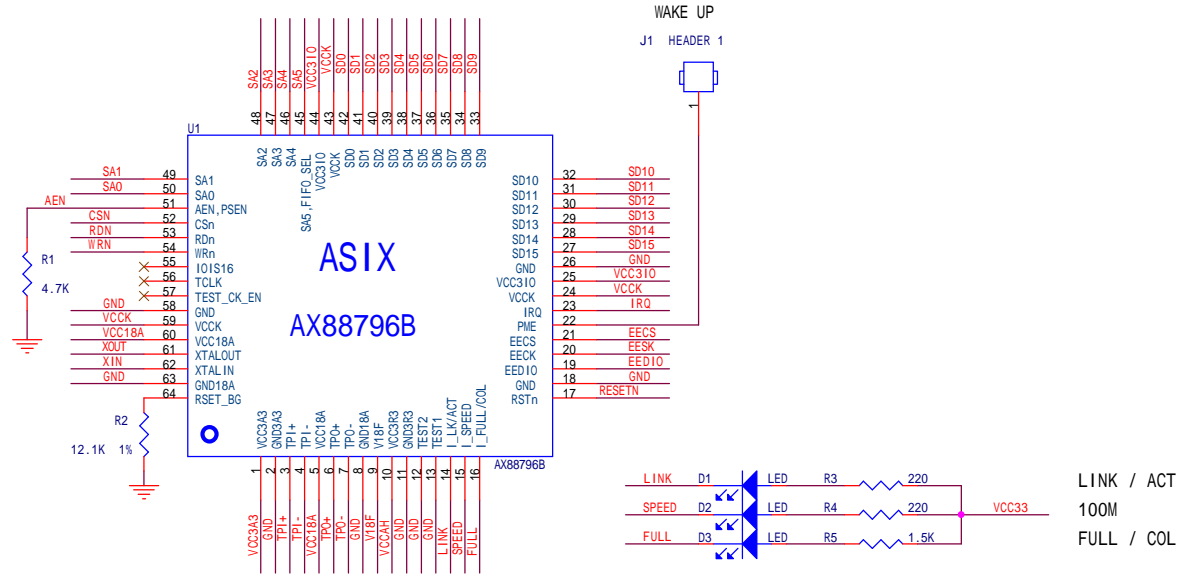

S3C2440 Interface

S3C2440 AX88796B

 A0-> NC
 A1-A5 A0-A4
 A11 A5
 WE# WRN
 OE# RDN
 EINT11 IRQ

NOTE: The contact windows of buying the transformer YL37-1107S is listed as below:

YuTai Electronics Co.,LTD
 Name: Victor Luo
 TEL: 0086-574-63620701, 63621610
 EMAIL: nico_yu@yeah.net
 Http://www.yutai-elec.com