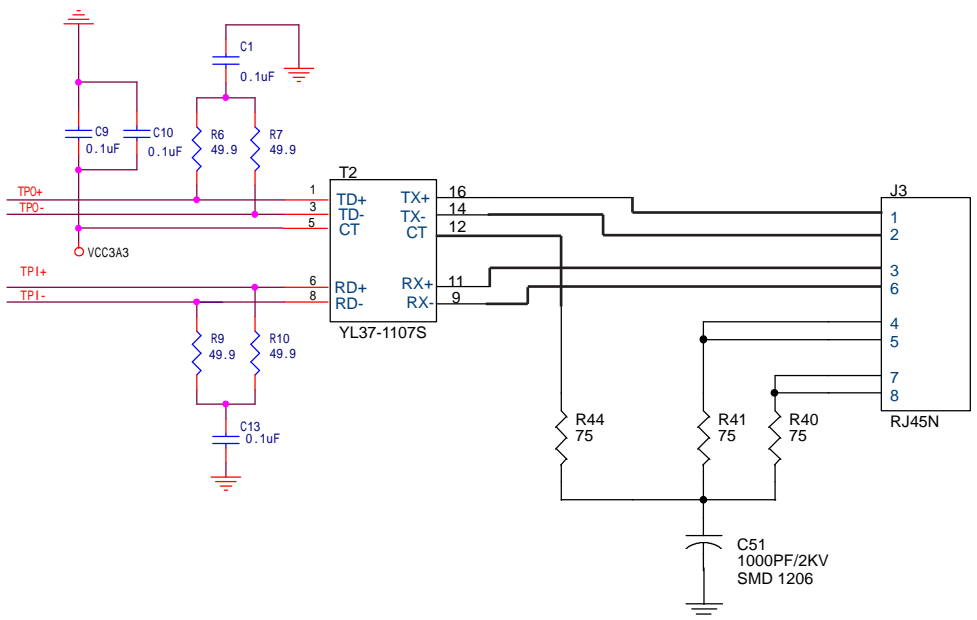

S3C2440 Interface

S3C2440 AX88796B

 A0-> NC
 A1-A5 A0-A4
 A11 A5
 WE# WRN
 OE# RDN
 EINT11 IRQ

NOTE: The contact windows of buying the transformer YL37-1107S is listed as below:

YuTai Electronics Co.,LTD
 Name: Victor Luo
 TEL: 0086-574-63620701, 63621610
 EMAIL: nico_yu@yeah.net
 Http://www.yutai-elec.com