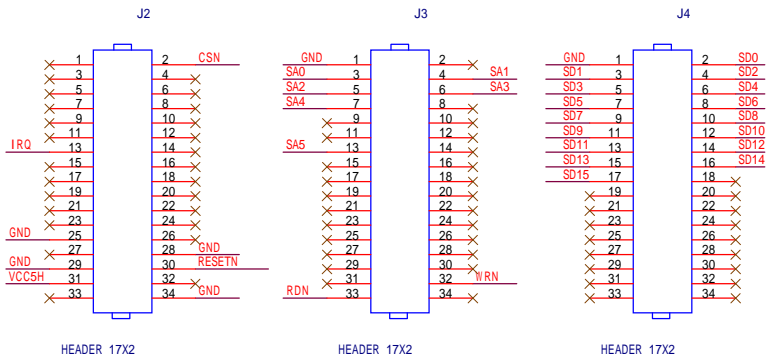

S3C2440 Interface

S3C2440 AX88796B

 A0-> NC
 A1-A5 A0-A4
 A11 A5
 WE# WRN
 OE# RDN
 EINT11 IRQ

NOTE: The contact windows of buying the transformer YL37-1107S is listed as below:

YuTai Electronics Co.,LTD
 Name: Victor Luo
 TEL: 0086-574-63620701, 63621610
 EMAIL: nico_yu@yeah.net
 Http://www.yutai-elec.com